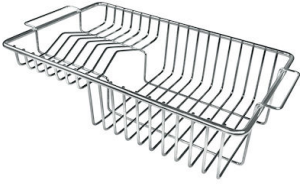

A100 C03

* only in combination with the accessory
A644 A01

GRILLE PORTE-ASSIETTES INOX 25x35

A100 A54

* only in combination with the accessory
A644 F04

PLANCHE DE DECOUPE CRYSTAL 23x41 CM

A631 C00

PLANCHE DE DECOUPE DOUBLE HDPE

A644 A01

PLANCHE DE DECOUPE DOUBLE IROKO

A644 F04

PLANCHE DE DECOUPE HDPE 27x42 CM

A657 F01

CUVETTE INOX PERFOREE

A151 F00

* only in combination with the accessory
A644 A01

GRILLE PORTE-ASSIETTES INOX
250x425
A100 B01

KIT RÂPES ET PLANCHE DE
DECOUPE HDPE
A159 A01
* only in combination with the accessory
A644 A01

RECOMMENDED PAIRINGS

VERONA GOLD
R497 G09