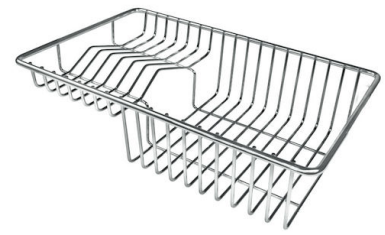

Small radius Bowls with squared shapes with a modern design and an increased capacity, for a minimal aesthetics connected with an extreme practicality.

TECHNICAL DATA

Cut out size
Dimensioni per foratura top

GALLERY

OPTIONAL ACCESSORIES

CUVETTE PERFOREE INOX

A154 F00

* only in combination with the accessory
A644 F04

CUVETTE PLASTIQUE BLANCHE

A153 A00

GRILLE POR.ASSIETTES INOX mm214x379

A100 C03

* only in combination with the accessory
A644 A01

GRILLE PORTE-ASSIETTES INOX 25x35

A100 A54

* only in combination with the accessory
A644 F04

PLANCHE DE DECOUPE CRYSTAL 23x41 CM

A631 C00

PLANCHE DE DECOUPE DOUBLE HDPE