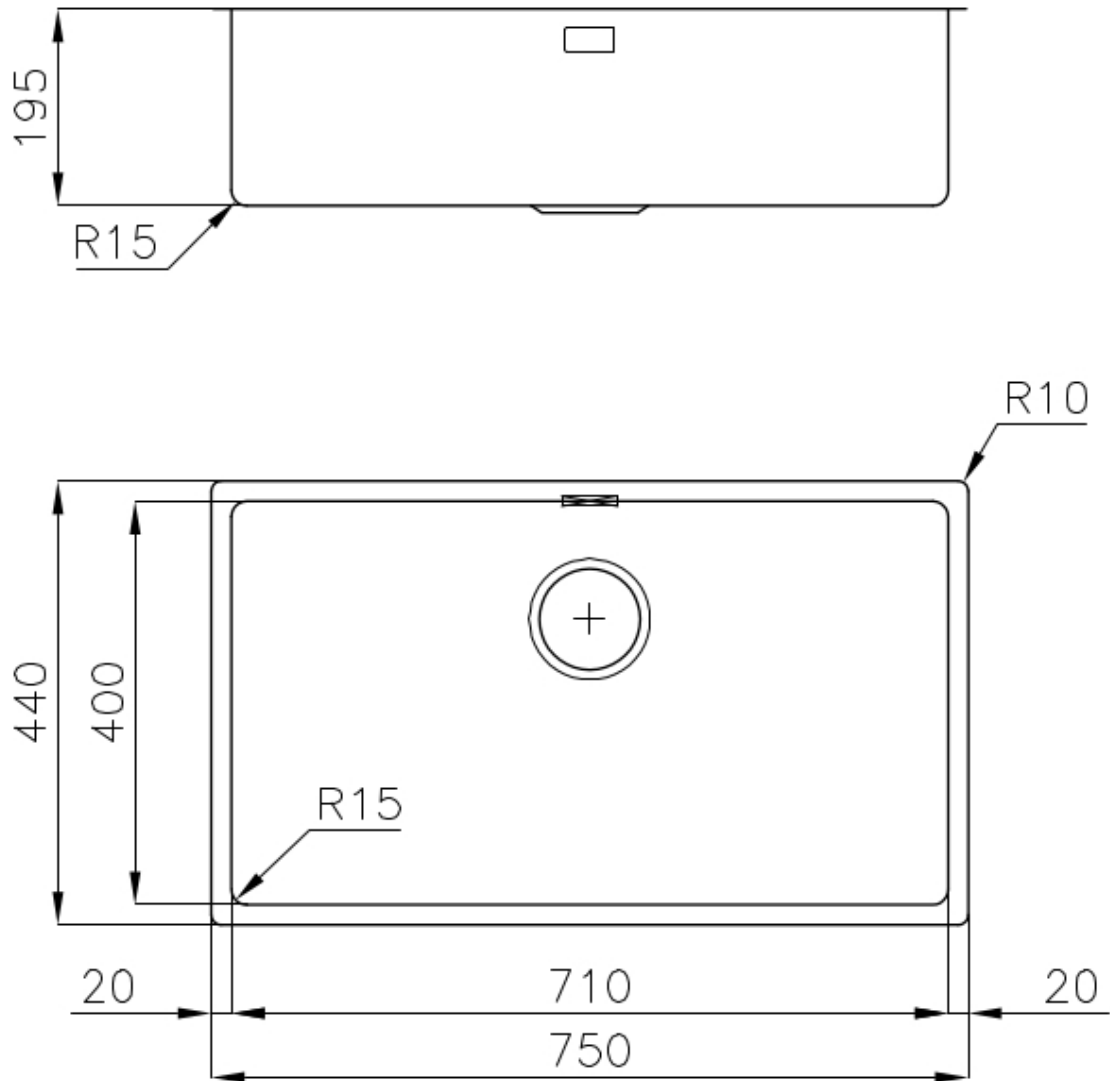

Coloring Gold

Texture Vintage

Base 80 cm

Dimensions 750x440 mm

Standard fittings Fixing hooks, gasket, drain, overflow and siphon, boxed packing

Mixer holes No standard holes

Built-in hole [View technical data sheet](#)

Drainer No

Width 75 cm

Bowl dimension 710x400mm

Number of bowls 1 bowl

Waste fitting 3,5" drain

FEATURES

VINTAGE PVD The prestigious PVD finish combines with the care for detail of the Vintage finish, to create a combination of unique elegance.

High thickness 1mm thick steel. A significant thickness, which guarantees the maximum sturdiness and durability.

Basket 3,5" waste fitting The drain is equipped with a large 3.5" drain, with the practical basket cap that prevents the discharge of solid parts.

Small radius Bowls with squared shapes with a modern design and an increased capacity, for a minimal aesthetics connected with an extreme practicality.

TECHNICAL DATA

Cut out size
Dimensioni per foratura top