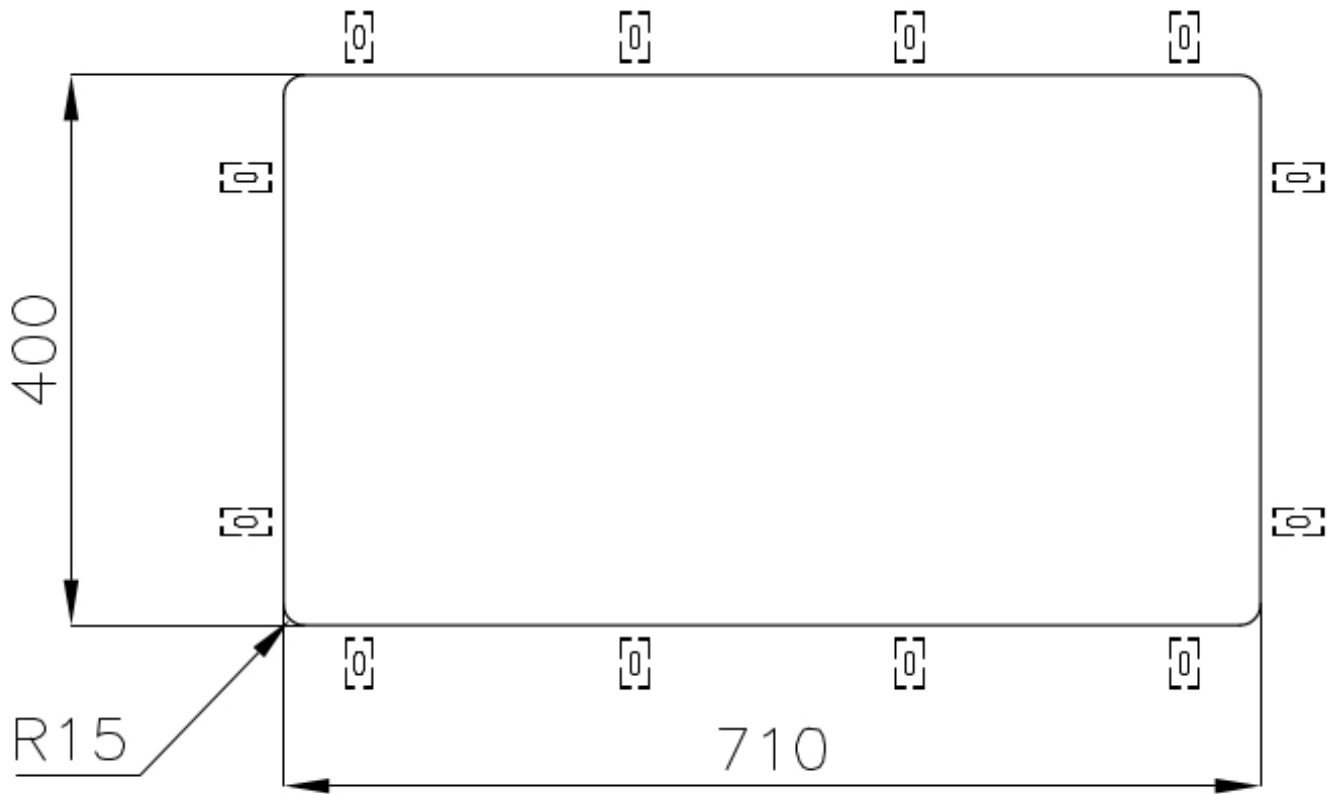

Coloring Gold

Texture Vintage

Base 80 cm

Dimensions 750x440 mm

Standard fittings Fixing hooks, gasket, drain, overflow and siphon, boxed packing

Mixer holes No standard holes

Built-in hole [View technical data sheet](#)

Drainer No

Width 75 cm

Bowl dimension 710x400mm

Number of bowls 1 bowl

Waste fitting 3,5" drain

FEATURES

VINTAGE PVD The prestigious PVD finish combines with the care for detail of the Vintage finish, to create a combination of unique elegance.

High thickness 1mm thick steel. A significant thickness, which guarantees the maximum sturdiness and durability.

Basket 3,5" waste fitting The drain is equipped with a large 3.5" drain, with the practical basket cap that prevents the discharge of solid parts.

Small radius Bowls with squared shapes with a modern design and an increased capacity, for a minimal aesthetics connected with an extreme practicality.

TECHNICAL DATA

Cut out size
Dimensioni per foratura top